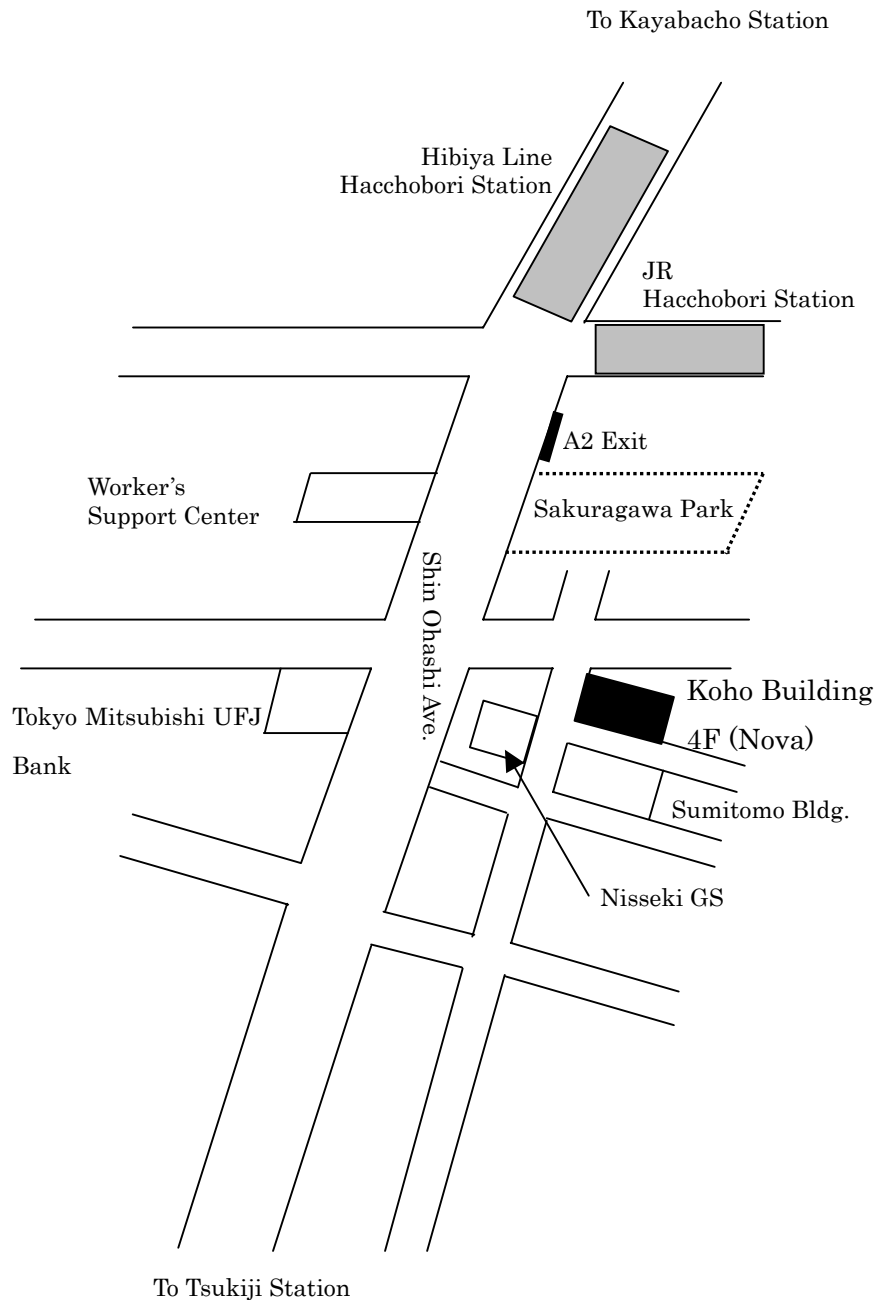

How to get to Nova Measuring Instruments KK

Address: Koho Bldg. 4F, 1-5-11, Irifune, Chuo-ku, Tokyo 104-0042
Phone No.: 03-3537-6790 Fax No.: 03-3537-6791

Please get off at the Hacchobori Station of Hibiya Line.

It takes about 3 minutes from A2 Exit.

If you from Narita airport, first you should take the limousine bus to the Tokyo City Air Terminal. From there, you can take a taxi to Nova KK office.

It takes about 10 minutes to Nova.

Also you can take a taxi from JR Tokyo Station.

It takes about 5 minutes to Nova.

We are located at the 4th floor of Koho Building (1st floor is the pharmacy).